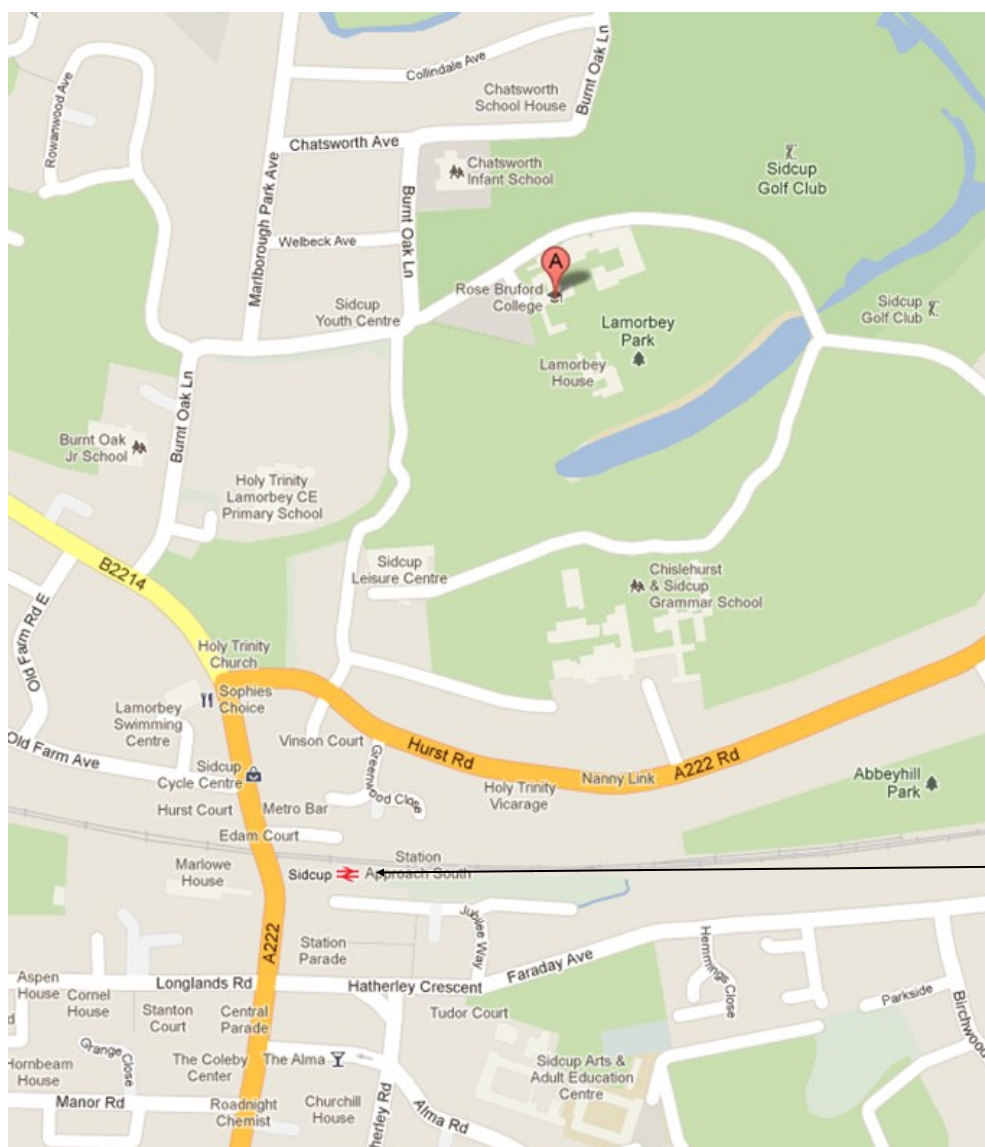

Map & Directions

BRITISH RAIL FROM LONDON

REGULAR TRAINS TRAVEL TO SIDCUP EVERY 15 MINUTES FROM LONDON BRIDGE
ORIGINATING FROM CHARING CROSS (VIA WATERLOO EAST) OR CANNON STREET.
THE JOURNEY TIME IS APPROXIMATELY 25 MINUTES.

LOCAL BUSES

THESE BUS ROUTES PASS WITHIN WALKING DISTANCE OF THE COLLEGE:

51, 160, 229, 233, 269, 286, 492, 726.

BY ROAD

A2 LONDON – DOVER, A20 LONDON – CHANNEL TUNNEL

Sidcup National Rail Station
5-10 minutes walk