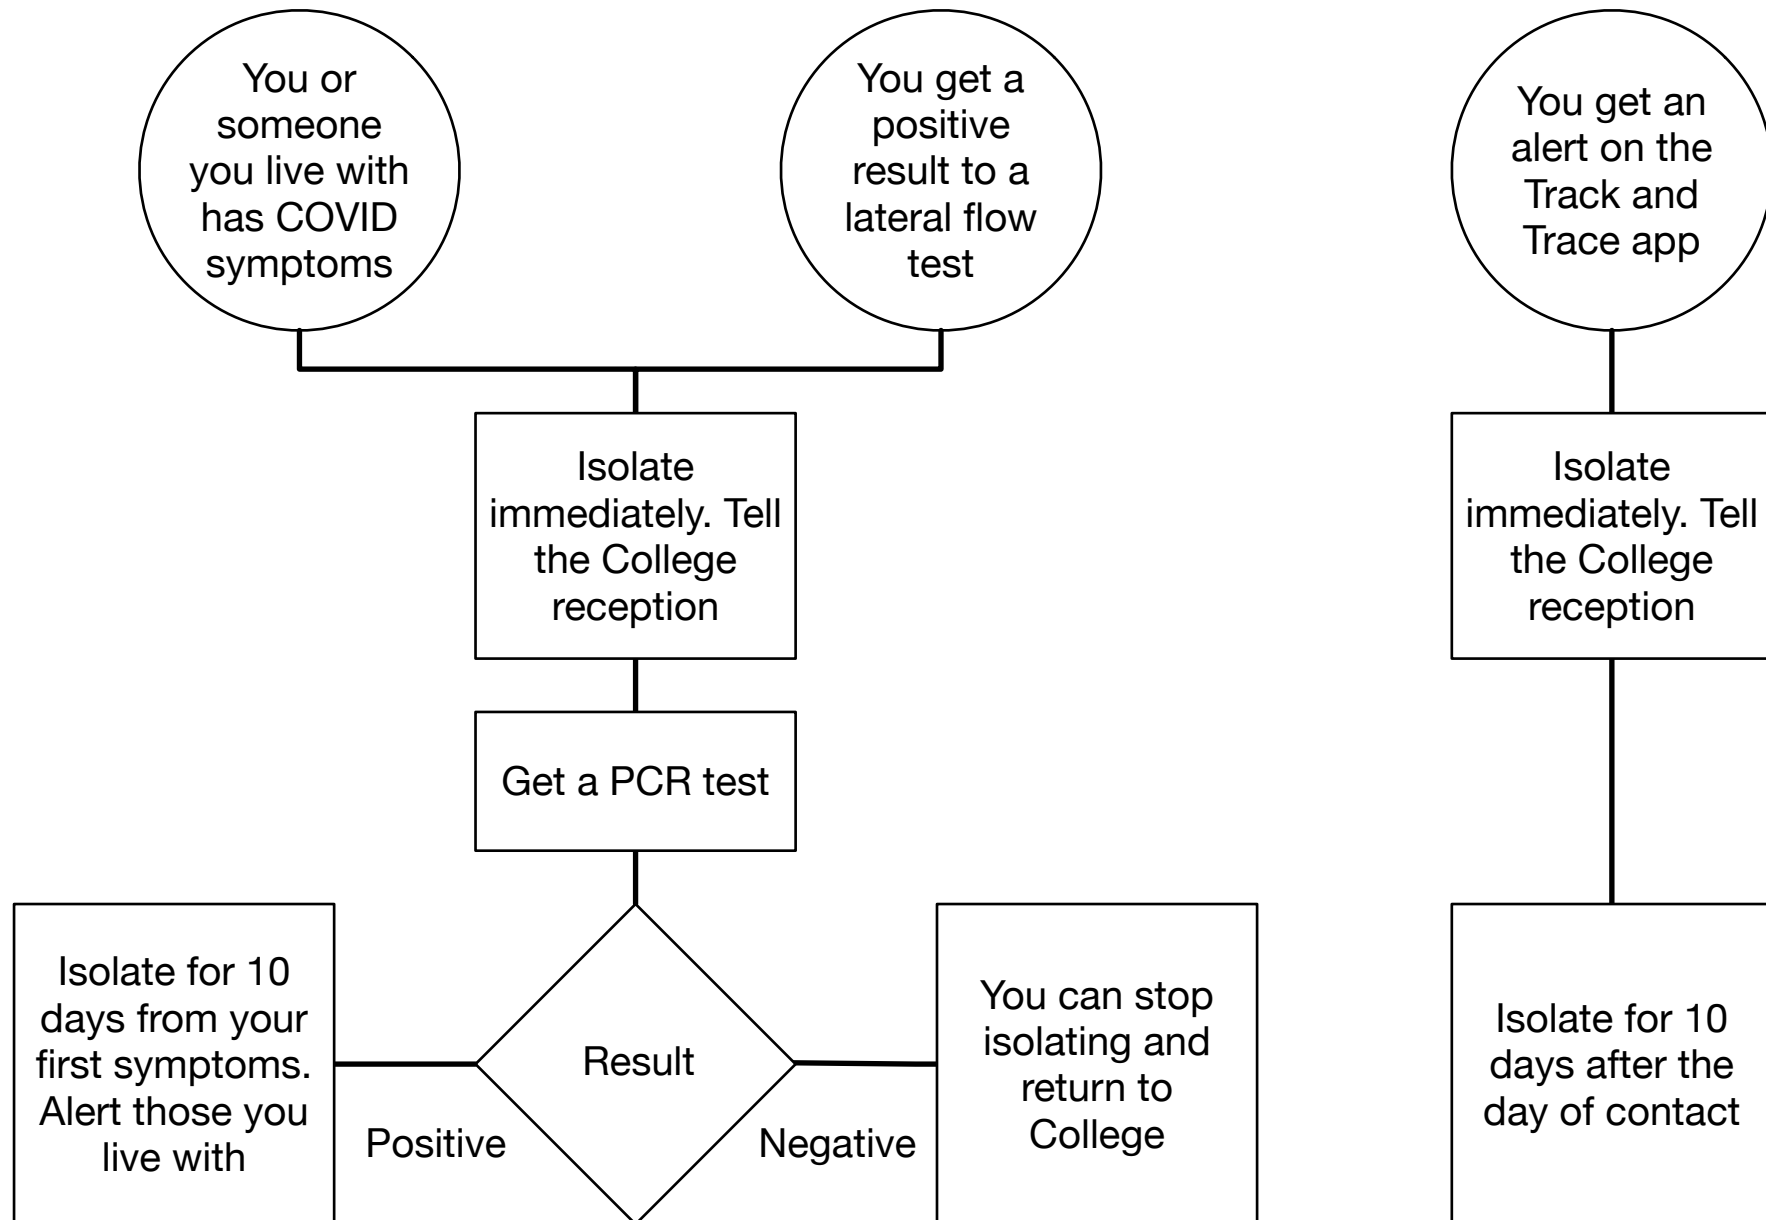

# What Happens if a Student or Staff Member is Tested Positive or has COVID Symptoms - updated June 2021

For more information, go to [www.bruford.ac.uk/news-events/news/corona-virus-updates/](http://www.bruford.ac.uk/news-events/news/corona-virus-updates/)